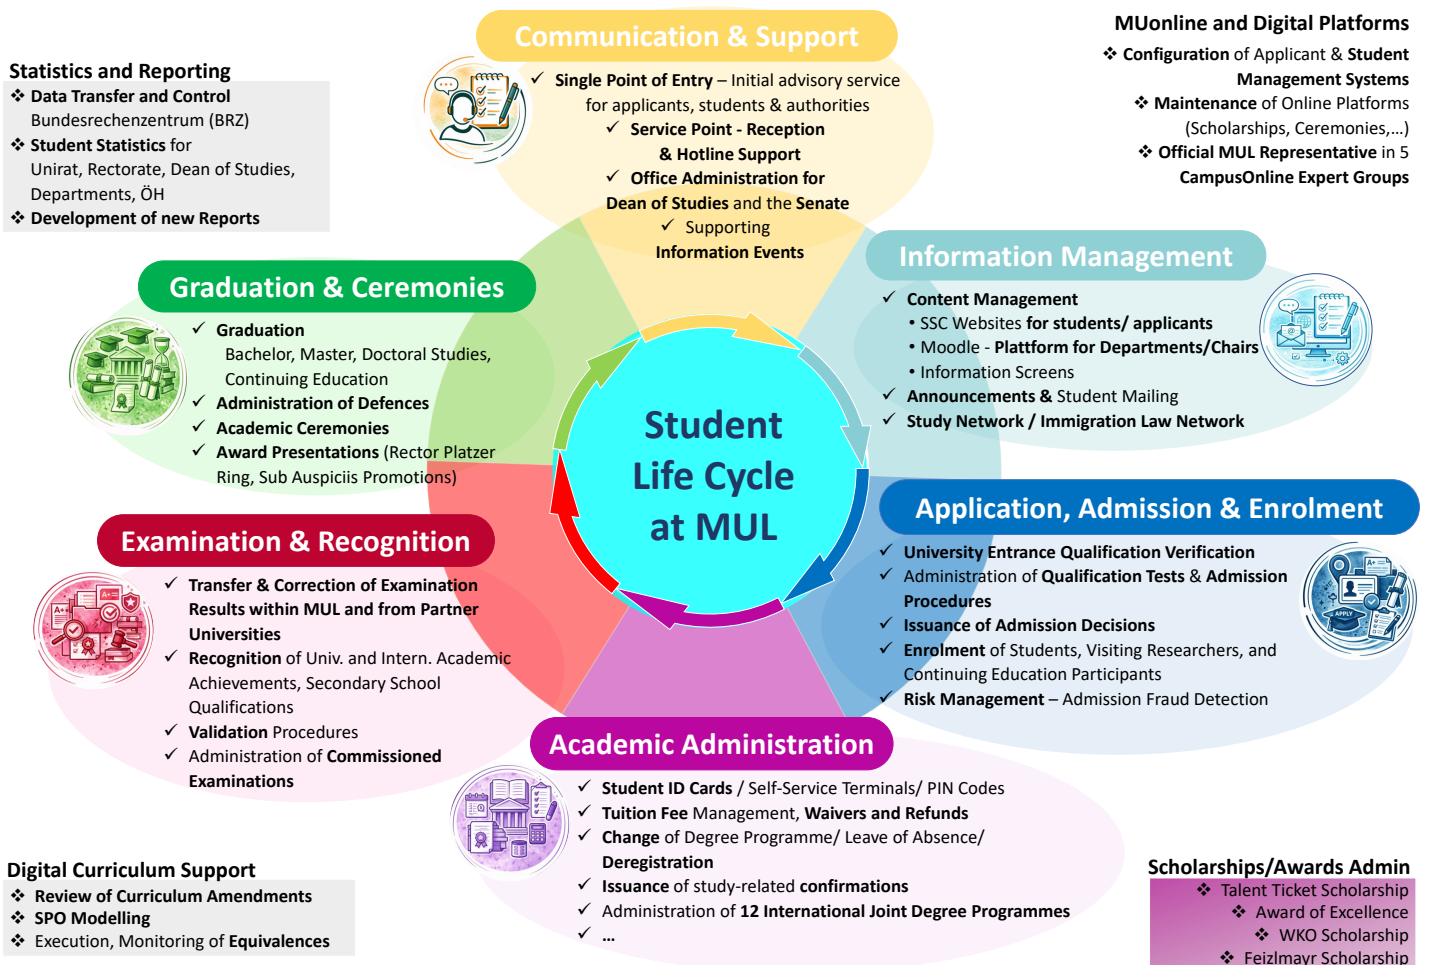

Table of contents

Nr.	Name	Title	Page
1	Kink Daniela	Study Support Center: Student Life Cycle Management at Montanuniversität Leoben	2

STUDY SUPPORT CENTER

Student Life Cycle Management at Montanuniversität Leoben

The Study Support Center is the central administrative department supporting students throughout their entire academic journey. From the first inquiry and application to graduation, it ensures that all study-related processes run smoothly, efficiently, and transparently.

*All images are AI-generated